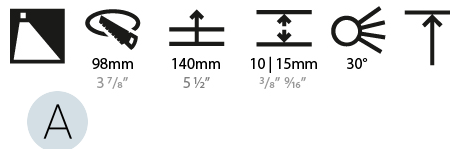

PHYSICAL

Shape: Round
Diameter (mm): 107
Diameter (in): 4 3/8
Height (mm): 118
Height (in): 4 5/8
Ceiling Thickness (mm): 10 / 12.5 / 15
Ceiling Thickness (in): 3/8 or 1/2 or 9/16
Min. Recessing Depth (mm): 140
Min. Recessing Depth (in): 5 1/2
Light Distribution: Adjustable / Asymmetric
Weight (kg): 0.473
Weight (lbs): 1.04
Fixture Finish: SSR / BKV / CWI / CRY / HAB / UFT / ITA / RUA / FTG / MYG / LOD / PUS / FRO / FUP / KIA / POP / BLS / SPG / MEY / GOH / GUM / CHC / COM / ABZ / JAG / OBR / MOS / ROR
Fixture Material: Aluminum Die Cast
Cut-out Measurements: 98mm / 3 7/8"

ELECTRICAL

Lamp Type: LED (Zhaga Standard)
Input Wattage (W): 16.5
Total Output Wattage (W): 14
Dimming: Tri-Mode (Non-Dimming and Phase Dimming (120Vac only) and 0-10V Dimming)
Driver Included: No
Driver Location: Recessed Housing
Driver Type: Constant Current - Universal
Driver Class: Class 2
Housing: See components
Input Voltage (V): 120 - 277
Constant Current (MA): 350

LED

Number of LEDs: 1
Color Temperature (°K): 2700 / 3000 / 3500 / 4000
Max. Delivered Lumen (lm): 1030 / 1070 / 1117 / 1140
Nominal Lumen (lm): 1386 / 1438 / 1511 / 1542
CRI: >90 CRI
Lamp Life (hrs): 50000

OPTICAL

Reflector: 20 / 40 / 60
Adjustability: Fixed

RATINGS AND CERTIFICATIONS

Certified By: Certified for North American Standards
IP rating: IP20

PROJECT	_____
TYPE	_____
SPECIFIER	_____
QUANTITY	_____
DATE	_____