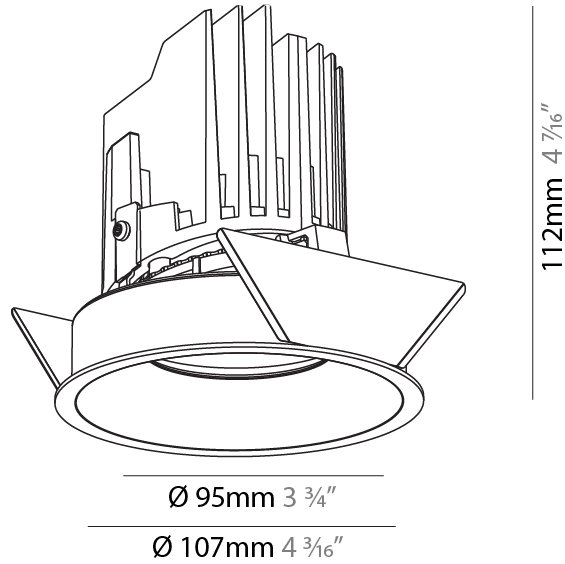

PHYSICAL

Shape: Round
Diameter (mm): 107
Diameter (in): 4 3/16
Height (mm): 112
Height (in): 4 7/16
Ceiling Thickness (mm): 10 / 12.5 / 15
Ceiling Thickness (in): 3/8 or 1/2 or 9/16
Min. Recessing Depth (mm): 130
Min. Recessing Depth (in): 5 1/8
Light Distribution: Adjustable / Downlight
Weight (kg): 0.465
Weight (lbs): 1.03
Fixture Finish: SSR / BKV / CWI / CRY / HAB / UFT / ITA / RUA / FTG / MYG / LOD / PUS / FRO / FUP / KIA / POP / BLS / SPG / MEY / GOH / GUM / CHC / COM / ABZ / JAG / OBR / MOS / ROR
Fixture Material: Aluminum Die Cast
Cut-out Measurements: 98mm / 3 7/8"

ELECTRICAL

Lamp Type: LED (Zhaga Standard)
Input Wattage (W): 16.5
Total Output Wattage (W): 13
Dimming: Tri-Mode (Non-Dimming and Phase Dimming (120Vac only) and 0-10V Dimming)
Driver Included: No
Driver Location: Recessed Housing
Driver Type: Constant Current - Universal
Driver Class: Class 2
Housing: See components
Input Voltage (V): 120 - 277
Constant Current (MA): 500

LED

Number of LEDs: 1
Color Temperature (°K): 2700 / 3000 / 3500 / 4000
Max. Delivered Lumen (lm): 1130 / 1180 / 1235 / 1260
Nominal Lumen (lm): 1386 / 1438 / 1511 / 1542
CRI: >90 CRI
Lamp Life (hrs): 50000

OPTICAL

Reflector: 20 / 40 / 60
Adjustability: Rotational 355°, Tilt 10°

RATINGS AND CERTIFICATIONS

Certified By: Certified for North American Standards
IP rating: IP54