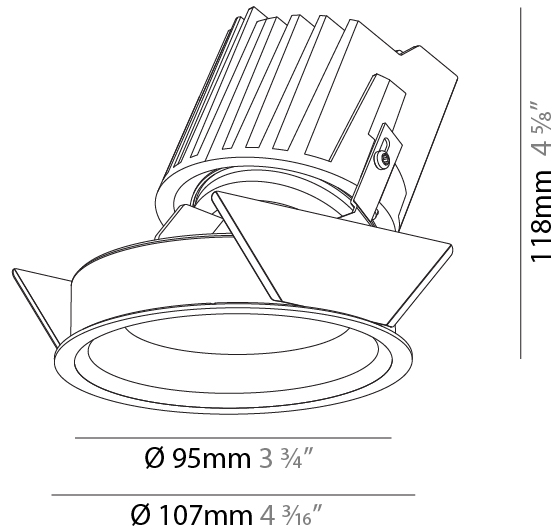

PHYSICAL

Shape: Round
Diameter (mm): 107
Diameter (in): 4 3/8
Height (mm): 118
Height (in): 4 5/8
Ceiling Thickness (mm): 10 / 12.5 / 15
Ceiling Thickness (in): 3/8 or 1/2 or 9/16
Min. Recessing Depth (mm): 140
Min. Recessing Depth (in): 5 1/2
Light Distribution: Adjustable / Asymmetric
Weight (kg): 0.473
Weight (lbs): 1.04
Fixture Finish: SSR / BKV / CWI / CRY / HAB / UFT / ITA / RUA / FTG / MYG / LOD / PUS / FRO / FUP / KIA / POP / BLS / SPG / MEY / GOH / GUM / CHC / COM / ABZ / JAG / OBR / MOS / ROR
Fixture Material: Aluminum Die Cast
Cut-out Measurements: 98mm / 3 7/8"

ELECTRICAL

Lamp Type: LED (Zhaga Standard)
Input Wattage (W): 16.5
Total Output Wattage (W): 14
Dimming: Tri-Mode (Non-Dimming and Phase Dimming (120Vac only) and 0-10V Dimming)
Driver Included: No
Driver Location: Recessed Housing
Driver Type: Constant Current - Universal
Driver Class: Class 2
Housing: See components
Input Voltage (V): 120 - 277
Constant Current (MA): 350

LED

Number of LEDs: 1
Color Temperature (°K): 2700 / 3000 / 3500 / 4000
Max. Delivered Lumen (lm): 1030 / 1070 / 1117 / 1140
Nominal Lumen (lm): 1386 / 1438 / 1511 / 1542
CRI: >90 CRI
Lamp Life (hrs): 50000

OPTICAL

Reflector: 20 / 40 / 60
Adjustability: Fixed

RATINGS AND CERTIFICATIONS

Certified By: Certified for North American Standards
IP rating: IP20

PROJECT	_____
TYPE	_____
SPECIFIER	_____
QUANTITY	_____
DATE	_____