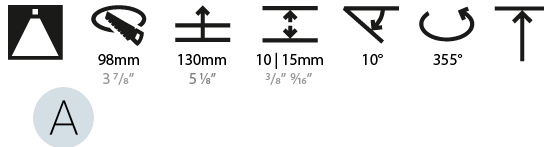

PHYSICAL

Shape: Round
Diameter (mm): 107
Diameter (in): 4 3/16
Height (mm): 112
Height (in): 4 7/16
Ceiling Thickness (mm): 10 / 12.5 / 15
Ceiling Thickness (in): 3/8 or 1/2 or 9/16
Min. Recessing Depth (mm): 130
Min. Recessing Depth (in): 5 1/8
Light Distribution: Adjustable / Downlight
Weight (kg): 0.465
Weight (lbs): 1.03
Fixture Finish: SSR / BKV / CWI / CRY / HAB / UFT / ITA / RUA / FTG / MYG / LOD / PUS / FRO / FUP / KIA / POP / BLS / SPG / MEY / GOH / GUM / CHC / COM / ABZ / JAG / OBR / MOS / ROR
Fixture Material: Aluminum Die Cast
Cut-out Measurements: 98mm / 3 7/8"

ELECTRICAL

Lamp Type: LED (Zhaga Standard)
Input Wattage (W): 16.5
Total Output Wattage (W): 13
Dimming: Tri-Mode (Non-Dimming and Phase Dimming (120Vac only) and 0-10V Dimming)
Driver Included: No
Driver Location: Recessed Housing
Driver Type: Constant Current - Universal
Driver Class: Class 2
Housing: See components
Input Voltage (V): 120 - 277
Constant Current (MA): 500

LED

Number of LEDs: 1
Color Temperature (°K): 2700 / 3000 / 3500 / 4000
Max. Delivered Lumen (lm): 1130 / 1180 / 1235 / 1260
Nominal Lumen (lm): 1386 / 1438 / 1511 / 1542
CRI: >90 CRI
Lamp Life (hrs): 50000

OPTICAL

Reflector: 20 / 40 / 60
Adjustability: Rotational 355°, Tilt 10°

RATINGS AND CERTIFICATIONS

Certified By: Certified for North American Standards
IP rating: IP54